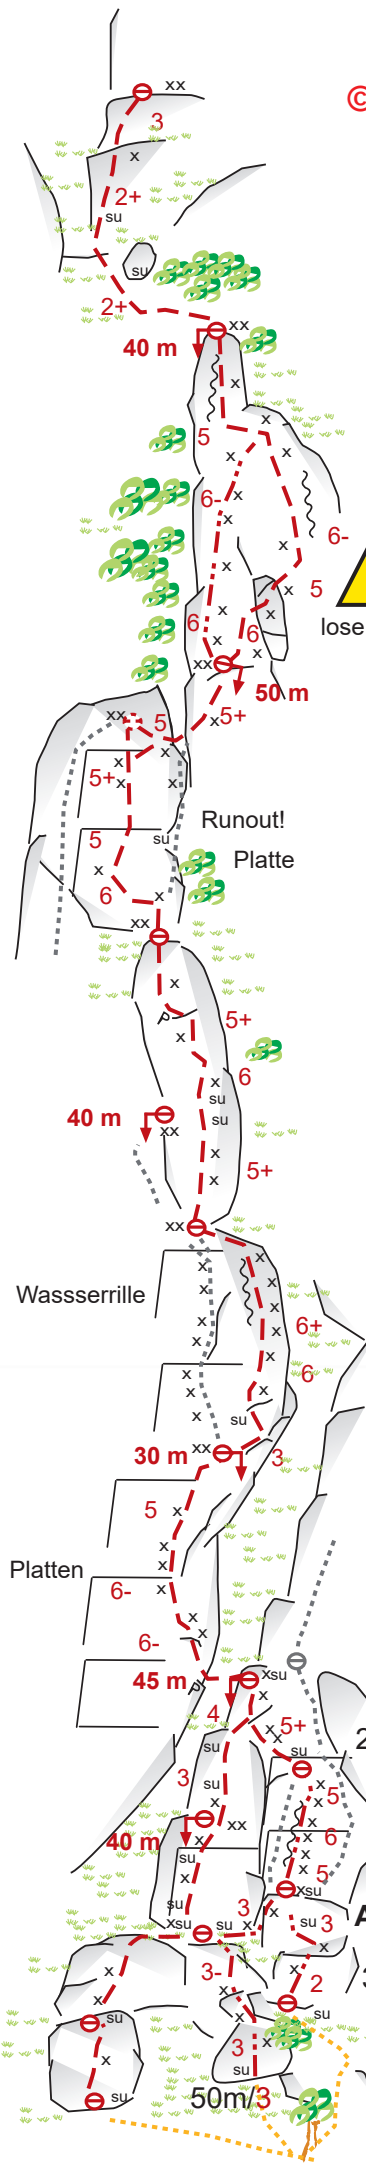

lose Schuppe!!!!

10.SL/50m/3

9.SL/50m/6

8.SL/35m/6

7.SL/35m/6

6.SL/30m/6+

5.SL/35m/6-

4.SL/45m/4

3.SL/30m/3

2.SL/30m/3

1.SL/30m/2

V-Stil

V-Stil  
Pfaffleiten

710 m  
5 Std.

Diff. 6+ (6+ obl.)

1 Std.

2 Std.

bergsteigen.com

Alpinverlag  
www.alpinverlag.at

17.SL/45/5

16.SL/40m/5

15.SL/45m/5+

14.SL/45m/4

13.SL/45m/3

12.SL/45m/5+

11.SL/50m/2

10.SL/50m/3